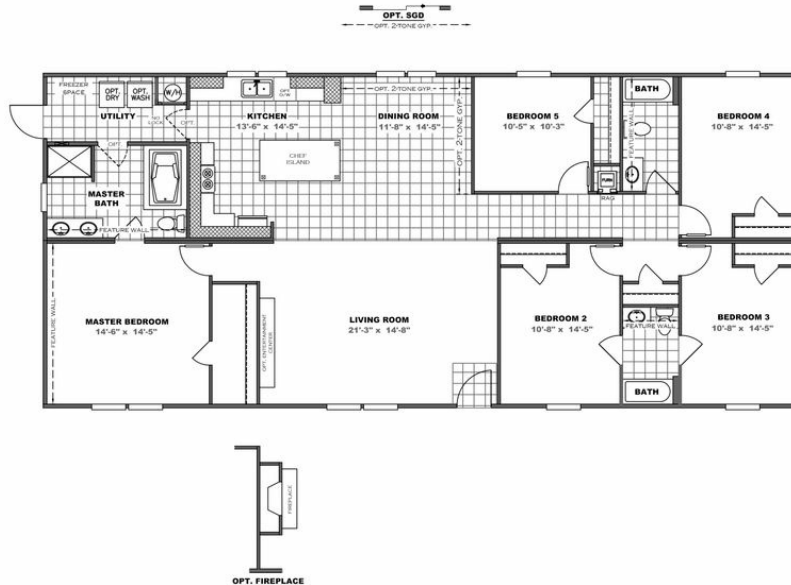

TRADITION 3268B

TRADITION 3268B Model number: 34TRA32685BH18

4 beds • 3 baths • 2176 sq.ft. • 32' width • 68' depth

Our home building facilities invest in continuous product and process improvements. Plans, dimensions, features, materials, specifications and availability are subject to change without notice or obligation. Renderings and floor plans are representative likenesses of our homes and may differ from the actual homes. We invite you to tour a Home Center near you and inspect the highest value in quality housing available or call (864) 848-3434 to speak with a Home Consultant. Copyright 2017, CMH. All rights reserved.

TRADITION 3268B Model number: 34TRA32685BH18

4 beds • 3 baths • 2176 sq.ft. • 32' width • 68' depth

Our home building facilities invest in continuous product and process improvements. Plans, dimensions, features, materials, specifications and availability are subject to change without notice or obligation. Renderings and floor plans are representative likenesses of our homes and may differ from the actual homes. We invite you to tour a Home Center near you and inspect the highest value in quality housing available or call (864) 848-3434 to speak with a Home Consultant. Copyright 2017, CMH. All rights reserved.